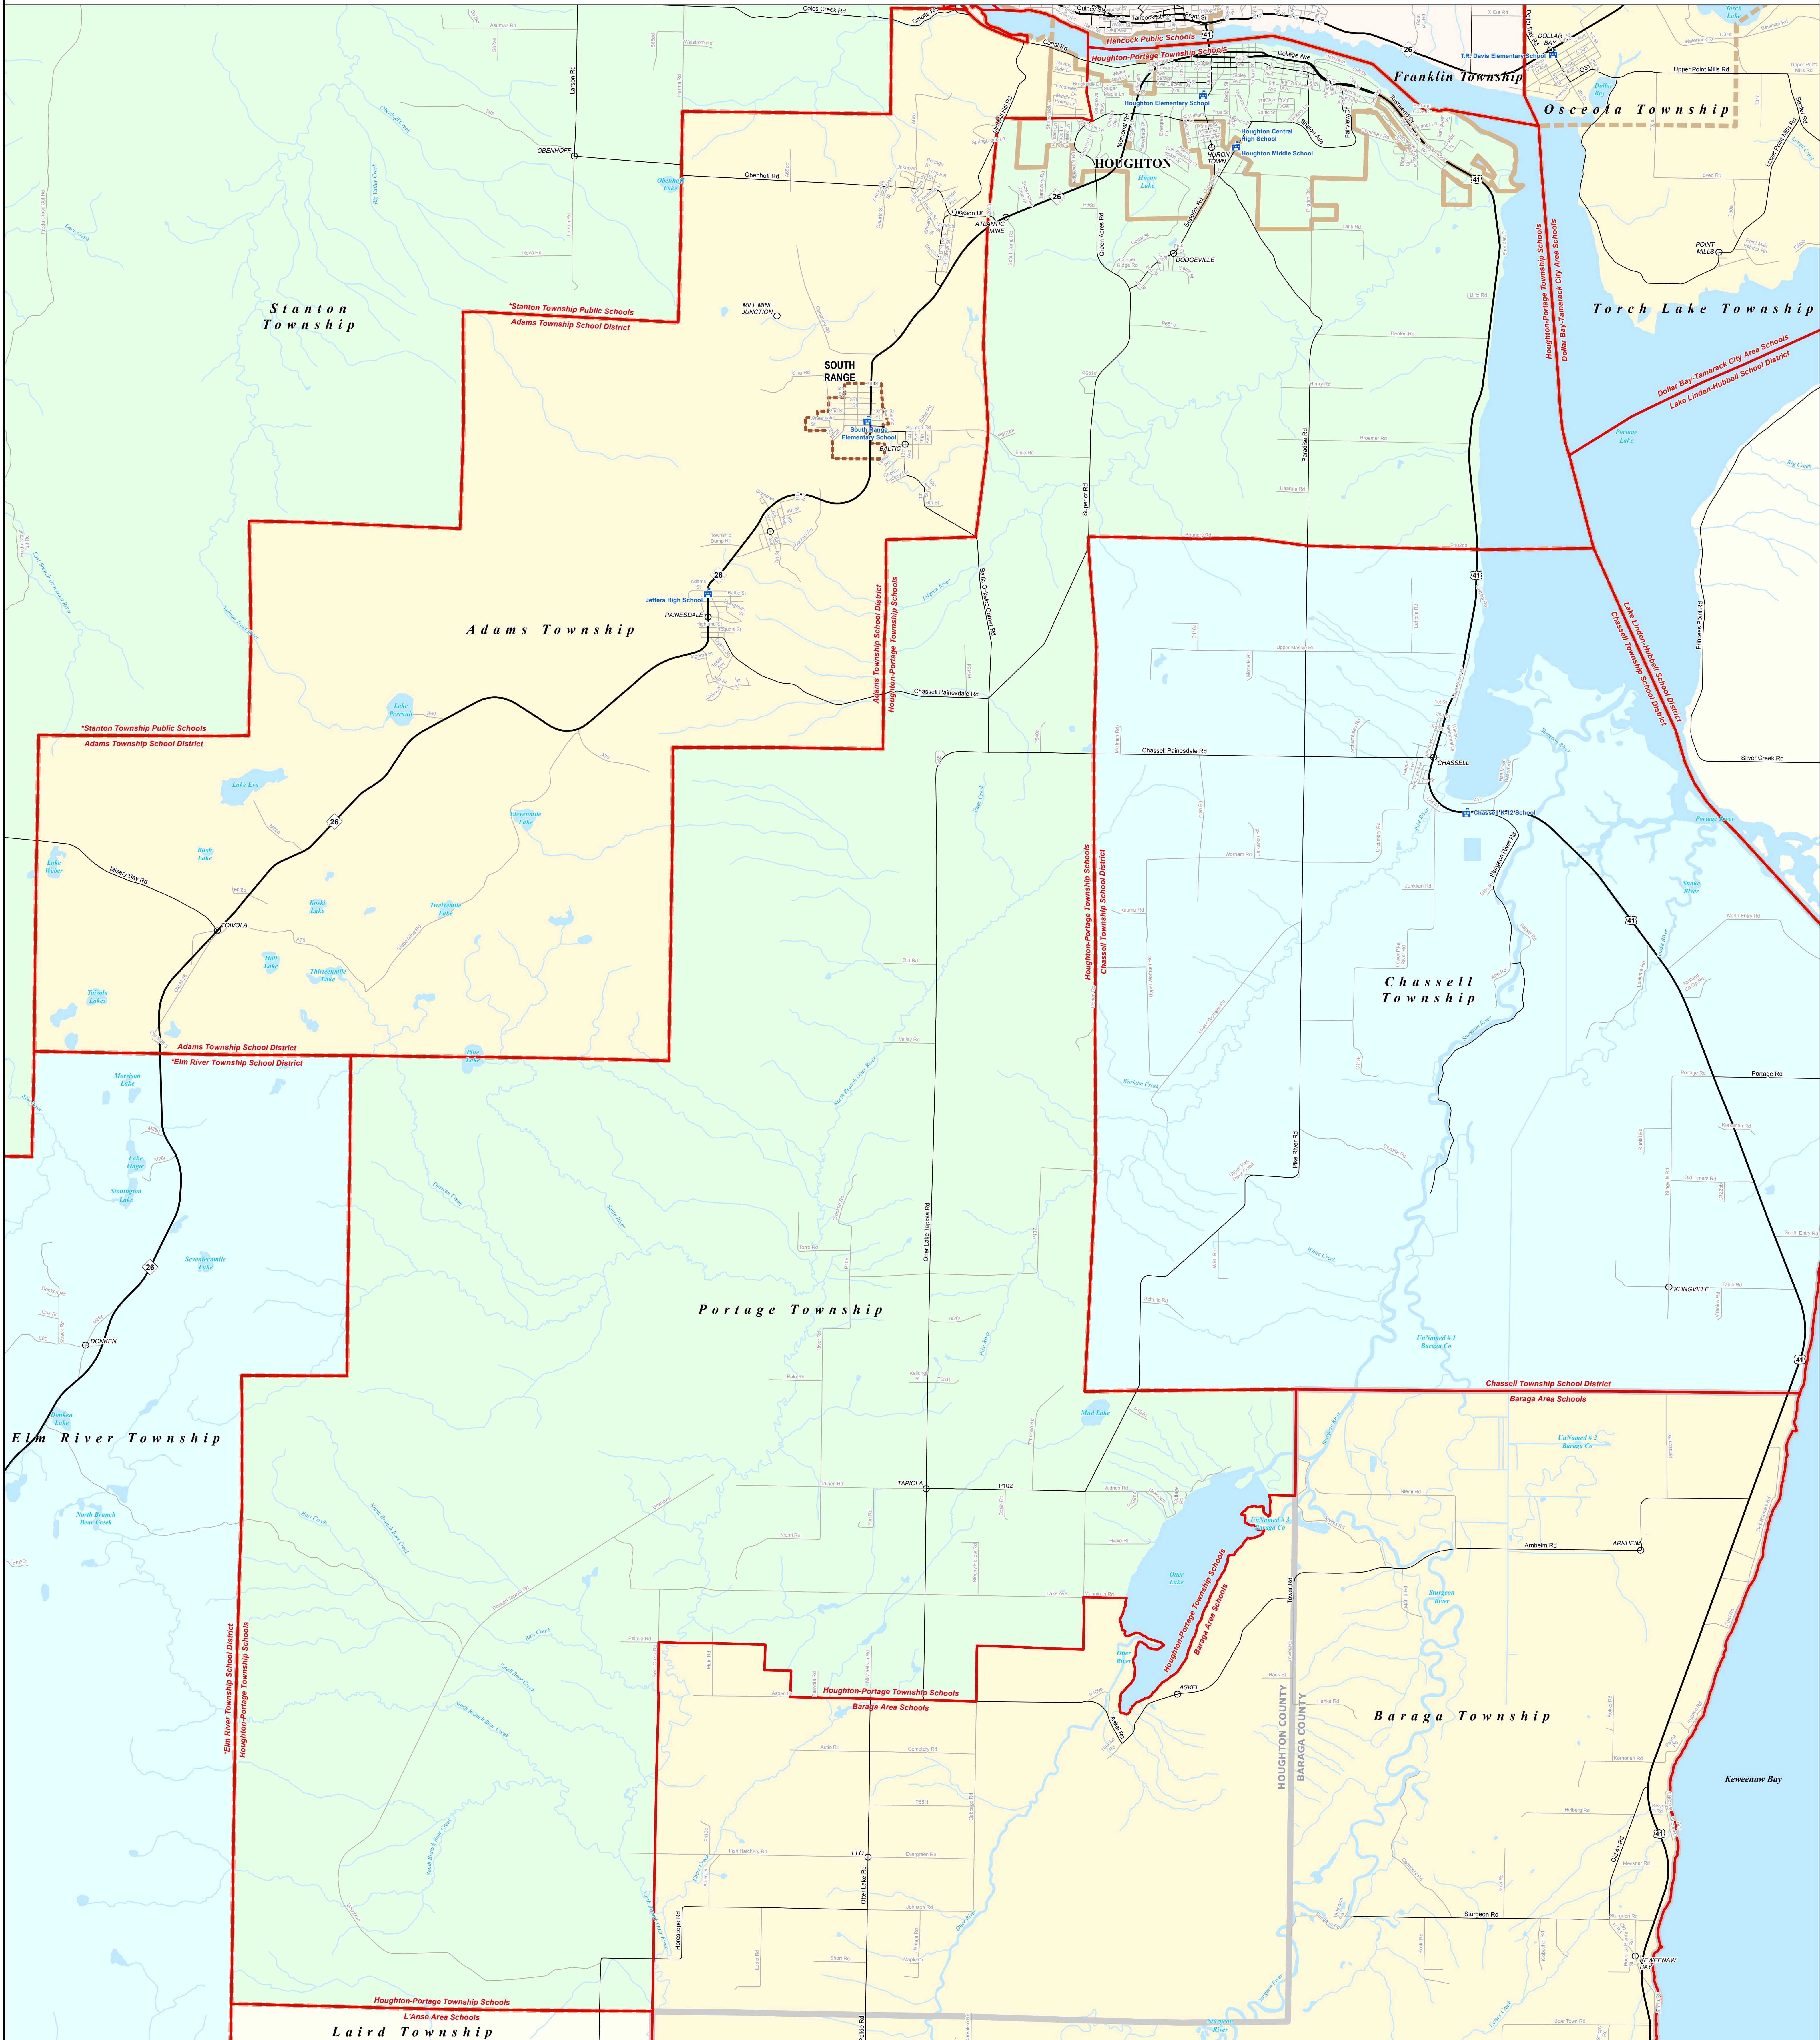

HOUGHTON-PORTAGE TOWNSHIP SCHOOLS

Copper Country ISD

0 0.25 0.5 1 Miles

11/14/13

Legend	
School District	School
County	Water Feature
City	River, Stream, or Drain
Township	Railroad
Village	Freeway
Census Designated Place	Highway
	Primary Road
	Local Road

Source: Michigan Geographic Framework, v13a